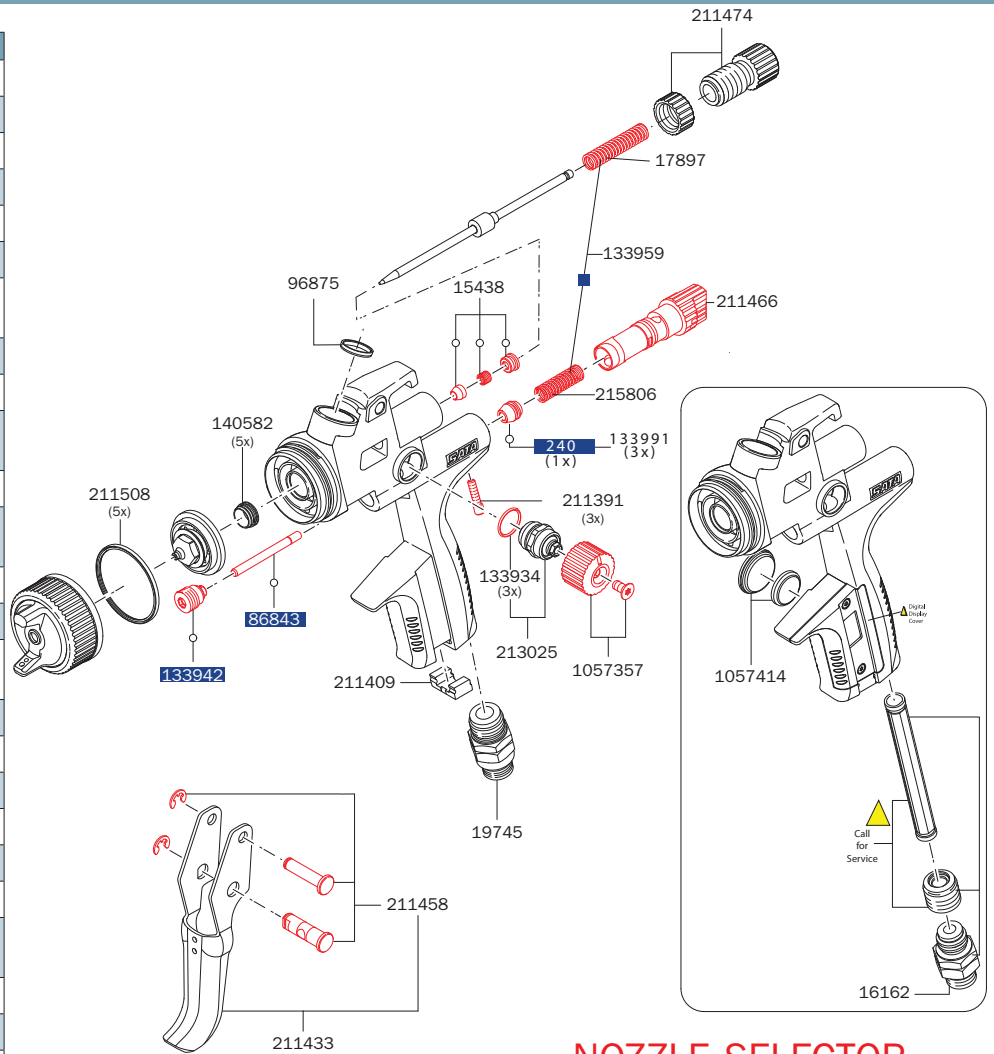

Spare Parts SATAjet® X 5500

Part No./Description	
240	Packing, Air Piston (each)
15438	Paint needle packing
16162	Swivel joint for digital gun
19745	Swivel joint
17897	Needle spring
86843	Air piston rod
96875	Seal, insert for paint spray guns w/ QCC cup connection
133934	Gasket (3x) for spindle
133942	Seal retainer, cpl.
133959	Pressure spring (3x) for paint needle and air piston
133991	Packing, Air Piston (3x)
134098	Air connection piece G1/4 male thread
140582	Sealing element (5x) for fluid tip
211391	Locking screw (3x) for air micrometer
211409	CCS-Clips, green, blue, red, black (each 1x)
211433	Trigger kit
211441	Seal retainer with sleeve
211458	Trigger sleeve kit
211466	Air micrometer
211474	Material flow control with counter nut
211508	Sealing ring (5x)
213025	Spindle, cpl., for round / flat spray control, 1 each
215806	Air Piston Spring
1057323	Tool kit
1057357	Control knob with blk screw, pkg unit 2 pieces
1057414	Battery kit

NOZZLE SELECTOR

www.sata.com/nozzlefinder

SATA adam 2 (SATAjet 5000 series only)

Part No./Description	
211557	
SATA adam 2 (psi)	
211565	
SATA adam 2 dock	
211573	
SATA adam 2 dock (2x)	

WARNING
on DIGITAL GUNS
Removing the DIGITAL air inlet tube or the DIGITAL display cover
VOIDS WARRANTY
It must be returned for service otherwise it will not function properly

Part No./Description	
1057323	
Tool kit	
· Universal spanner	
· Cleaning brush	
· 198598 Combi tool	
· Paint strainer	
· CCS-Clip Kit	

Part No./Description	
1047522	Repair kit
82552	Air piston service unit
<input type="radio"/> 136960	Sealing kit