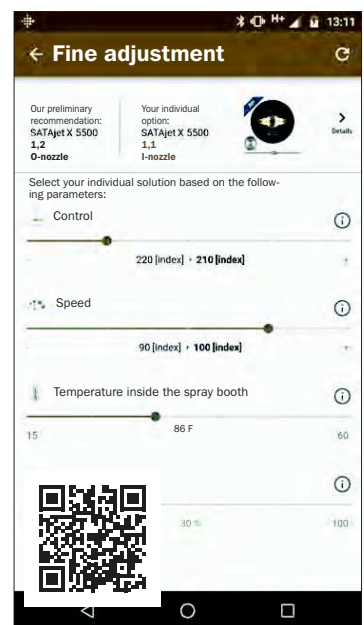

NOZZLE SELECTOR

www.sata.com/nozzlefinder

SATA adam 2 (SATAjet 5000 series only)

Part No./Description	
211557	
SATA adam 2 (psi)	
211565	
SATA adam 2 dock	
211573	
SATA adam 2 dock (2x)	

WARNING
on DIGITAL GUNS
Removing the DIGITAL air inlet tube or the DIGITAL display cover
VOIDS WARRANTY
It must be returned for service otherwise it will not function properly