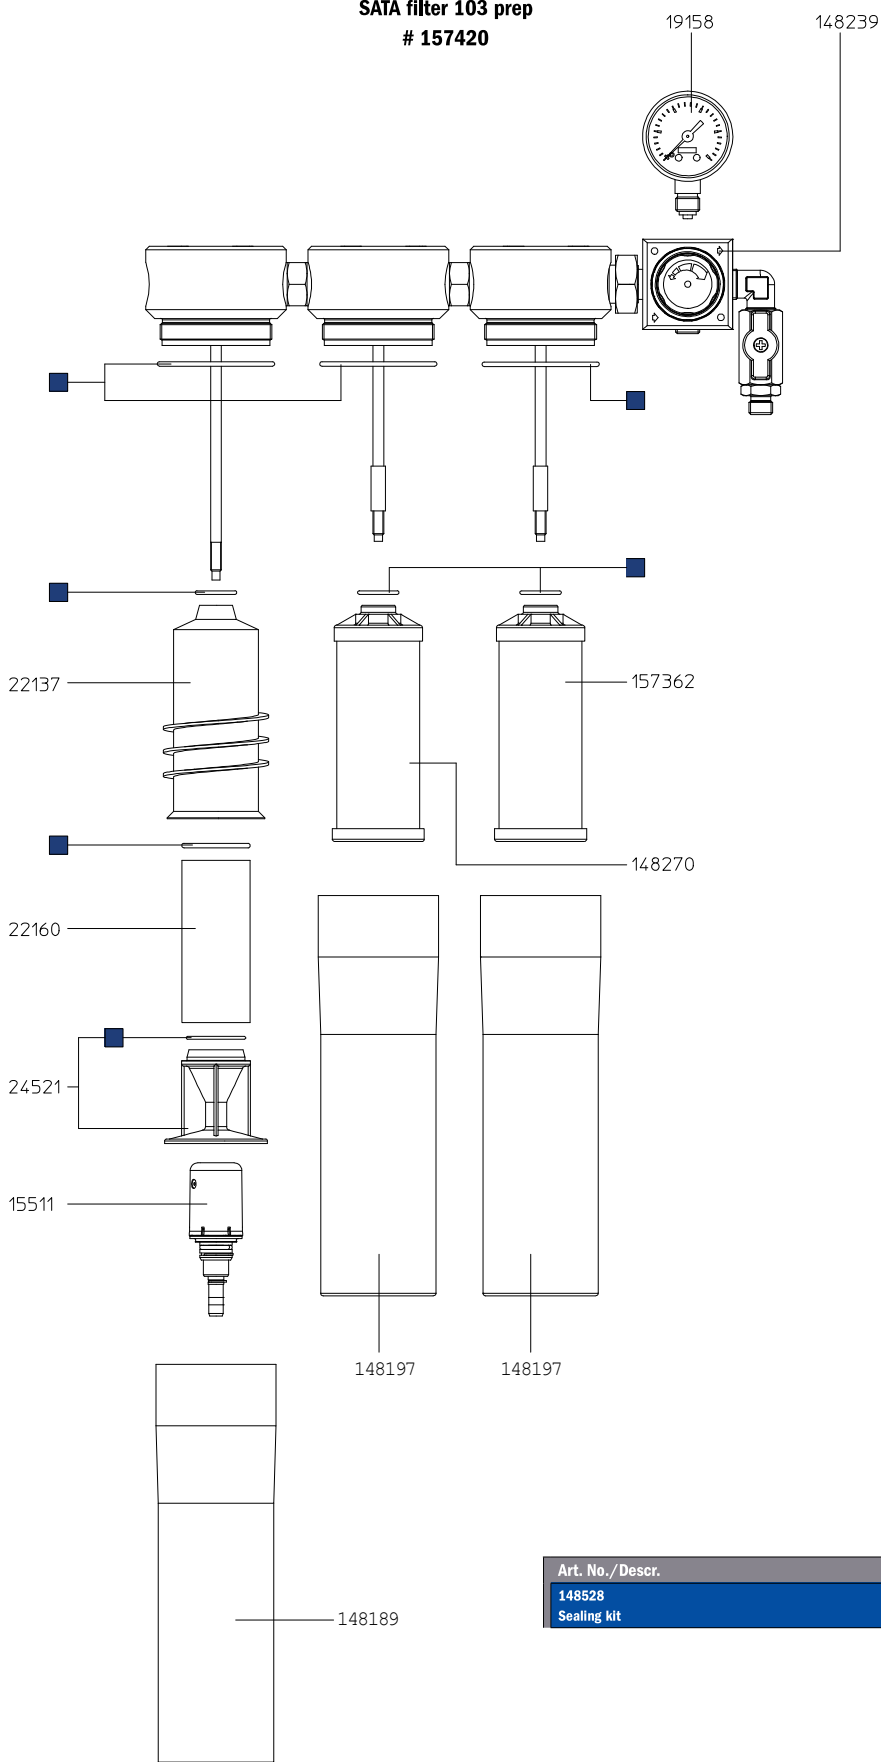

# Spare Parts SATA® filter 103 prep™

Art. No./Descr.	Euro
15511	
Automatic condensate drain valve	
19158	
Pressure gauge 0 - 10 bar, 50 mm	
22137	
Cyclone separator	
22160	
Sintered filter	
24521	
Condensate retainer with O-ring	
148239	
Pressure regulation valve	
148270	
Fine filter cartridge	
157362	
Activated charcoal cartridge	
148189	
Filter housing, drilled and coated	
148197	
Filter sleeve, processed and coated	

**SATA filter 103 prep  
# 157420**

All prices are recommended list prices. Errors, technical modifications and printing errors reserved.

Art. No./Descr.
148528
Sealing kit